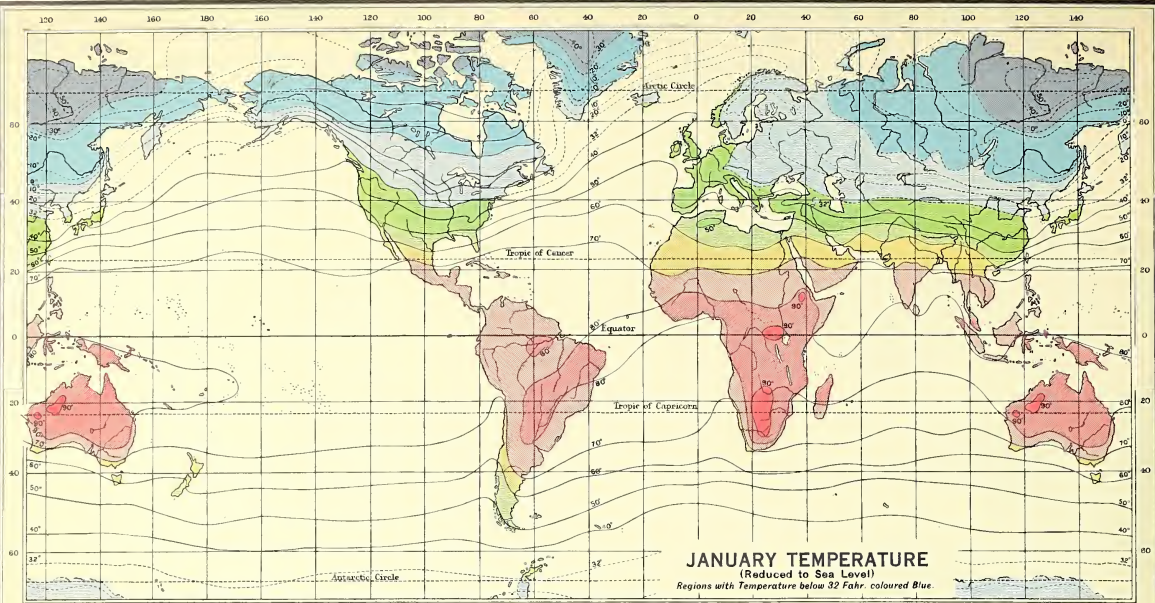

COVERING OF A 2 1/2 INCH WORLD GLOBE IN GORES

Note.—These gores are designed to be cut out and mounted on a Globe 2 1/2 inches in diameter which they will exactly cover.

The Figures on the Co-Tidal Lines denote the total number of hours from the starting point of the tide in the South-Eastern Pacific. Coasts with a Tidal Range of Ten Feet and over shown thus

The Drainage Areas are coloured according to the Oceans into which they drain. Inland Drainage Areas shown White

imuthal
projection

Mollweide's Equal-Area Projection

VOLCANOES, ETC.

- Active Volcanoes
- Extinct Volcanoes
- Solfataras
- Mud Volcanoes
- ⊕ Geysers

MAGNETIC VARIATION, 1932

■ West of True North
■ East of True North

Note to Ocean Currents

Warm Currents Cold Currents
 direction of the currents is shown by the arrows.
 thickness of the arrows indicates by the number of strokes
 mean speed of the water drift in an hour.
 thick strokes above indicate the number of nautical miles.
 thin strokes below indicate the number of quarters of a mile.
 → 1 mile → 2 miles → 3 miles
 → 1/4 → 2/4 → 3/4

Note to Monsoon Drifts

In the Indian Ocean, the China Sea and the West Coast of Mexico and Central America, the currents change with the Monsoons. The simple arrows → show the S.W. and S.E. Monsoon Drift during the Northern Summer. The arrows marked thus ← → show the N.W. and N.E. Monsoon Drift during the Northern Winter. Limit of Floating Ice Limit of Pack Ice
 Sea-Weed